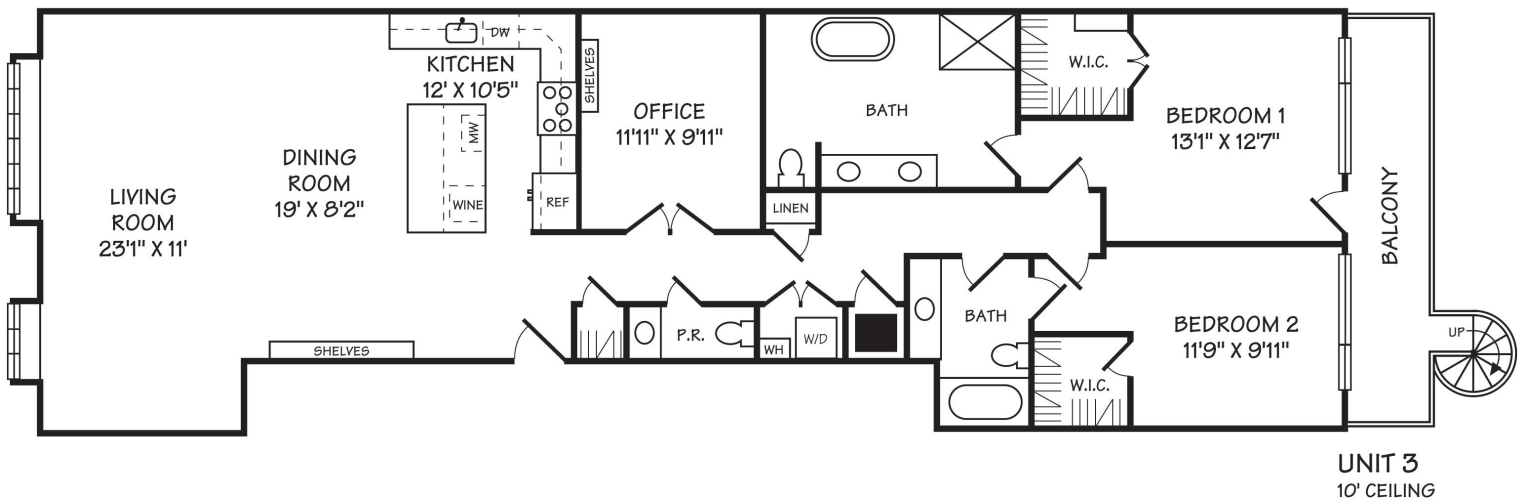

1316 1/2 Shepherd St NW #3

Petworth

2BR + DEN 2.5BA | *1600 Estimated SF

Todd Vassar
 Sr Vice President
 Realtor® DC/MD/VA
 todd@thevbgroup.com
 202.384.7405

Eric Broermann
 Sr Vice President
 Realtor® DC/MD/VA
 eric@thevbgroup.com
 202.643.1480