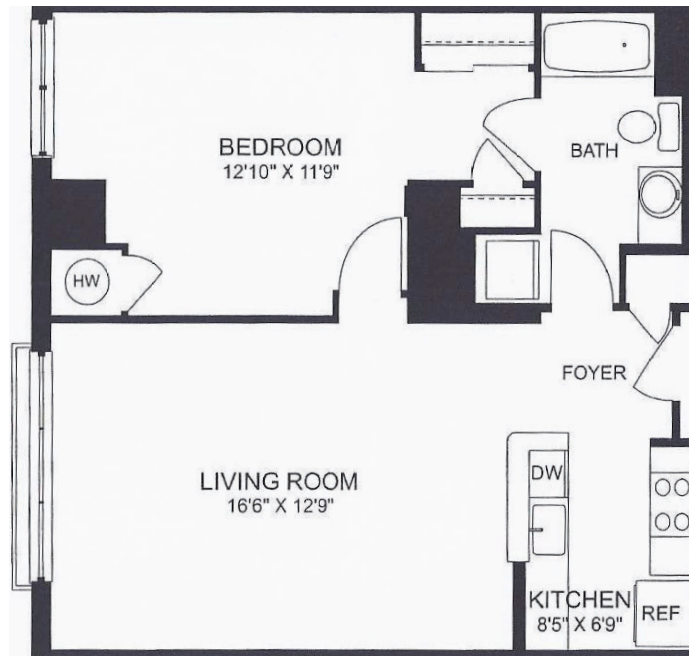

3883 Connecticut Ave NW Unit 616

Cleveland Park

1BR 1BA | *713 Estimated SF

Todd Vassar
Sr Vice President
Realtor® DC/MD/VA
todd@thevbgroupp.com
202.384.7405

Eric Broermann
Sr Vice President
Realtor® DC/MD/VA
eric@thevbgroupp.com
202.643.1480