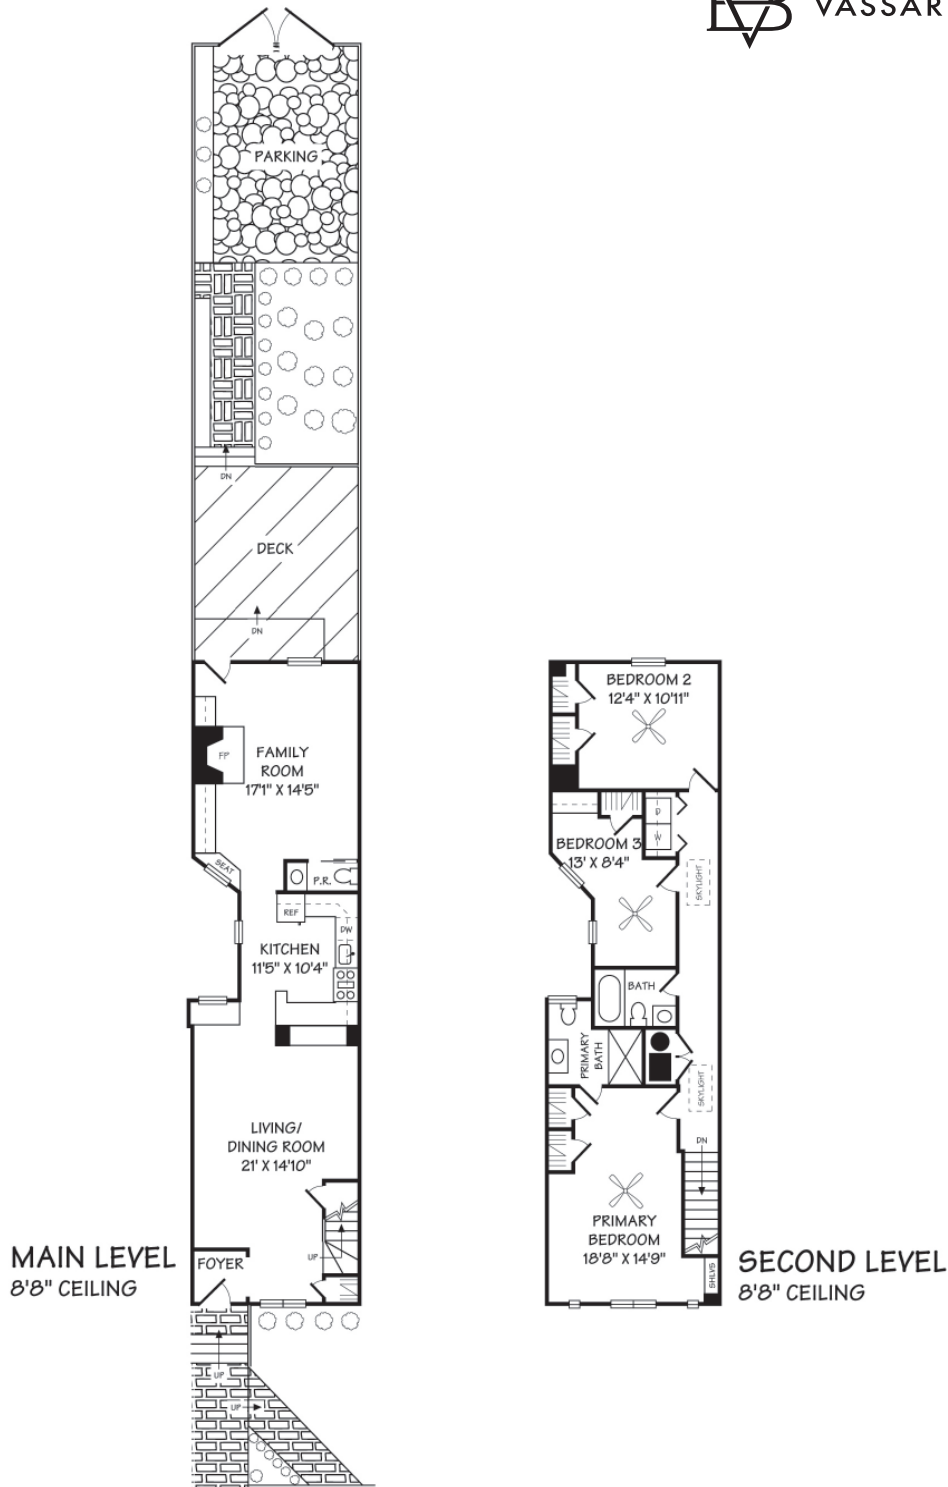

115 15th Street NE

Capitol Hill

13R/2.5BA | *1856 Estimated Total SF

Todd Vassar
 Sr Vice President
 Realtor® DC/MD/VA
 todd@thevbgroup.com
 202.384.7405

Eric Broermann
 Sr Vice President
 Realtor® DC/MD/VA
 eric@thevbgroup.com
 202.643.1480