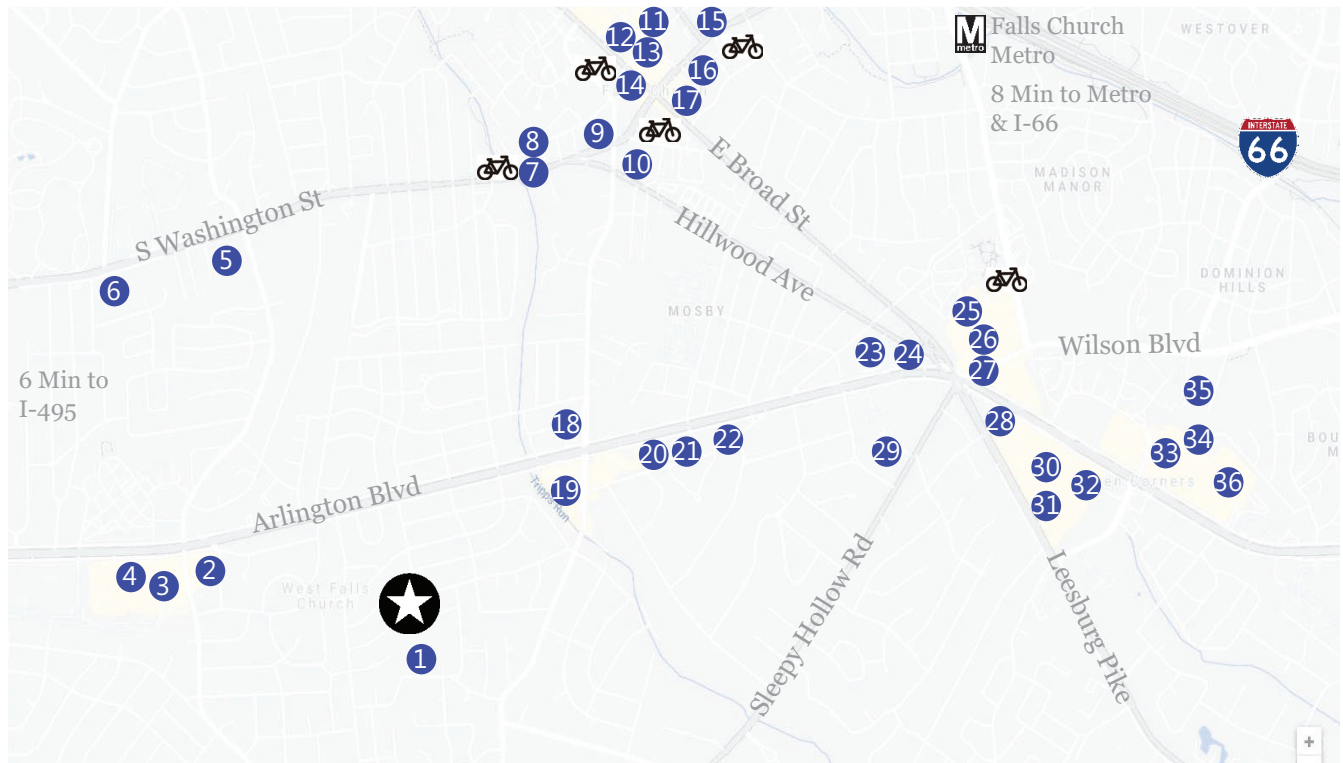

6907 Barrett Rd, Falls Church

Minutes to Major Commuting Routes! Short Drive to Downtown Falls Church & Seven Corners.

Bicycle Sharing Station

- | | | |
|---------------------------------------|-------------------------------------|--------------------------------------|
| 1 Westlawn Elementary | 13 Dogwood Tavern | 25 TeaDM |
| 2 Pho 75 | 14 Ireland's Four Provinces | 26 Firepan Korean BBQ |
| 3 Giant Food | 15 Kaiser Permanente | 27 Mango Mango Dessert |
| 4 Celebrity Delly | 16 State Theatre | 28 Bawadi Mediterranean Grill |
| 5 Pho State | 17 Clare & Don's Beach Shack | 29 Dominion Hospital |
| 6 Original Pancake House | 18 Present Restaurant | 30 Michaels Crafts |
| 7 Target | 19 Anthony's Restaurant | 31 Home Depot |
| 8 Happy Tart | 20 Capital Area Pediatrics | 32 Dogfish Head Alehouse |
| 9 Takumi | 21 US Postal Service | 33 Safeway |
| 10 ALDI | 22 Meadows Farm Nursery | 34 Ocean Dunes Waterpark |
| 11 Falls Church Farmers Market | 23 New Grand Mart | 35 Upton Hill Regional Park |
| 12 Rare Bird Coffee Roasters | 24 Pistone's Italian Inn | 36 Target |