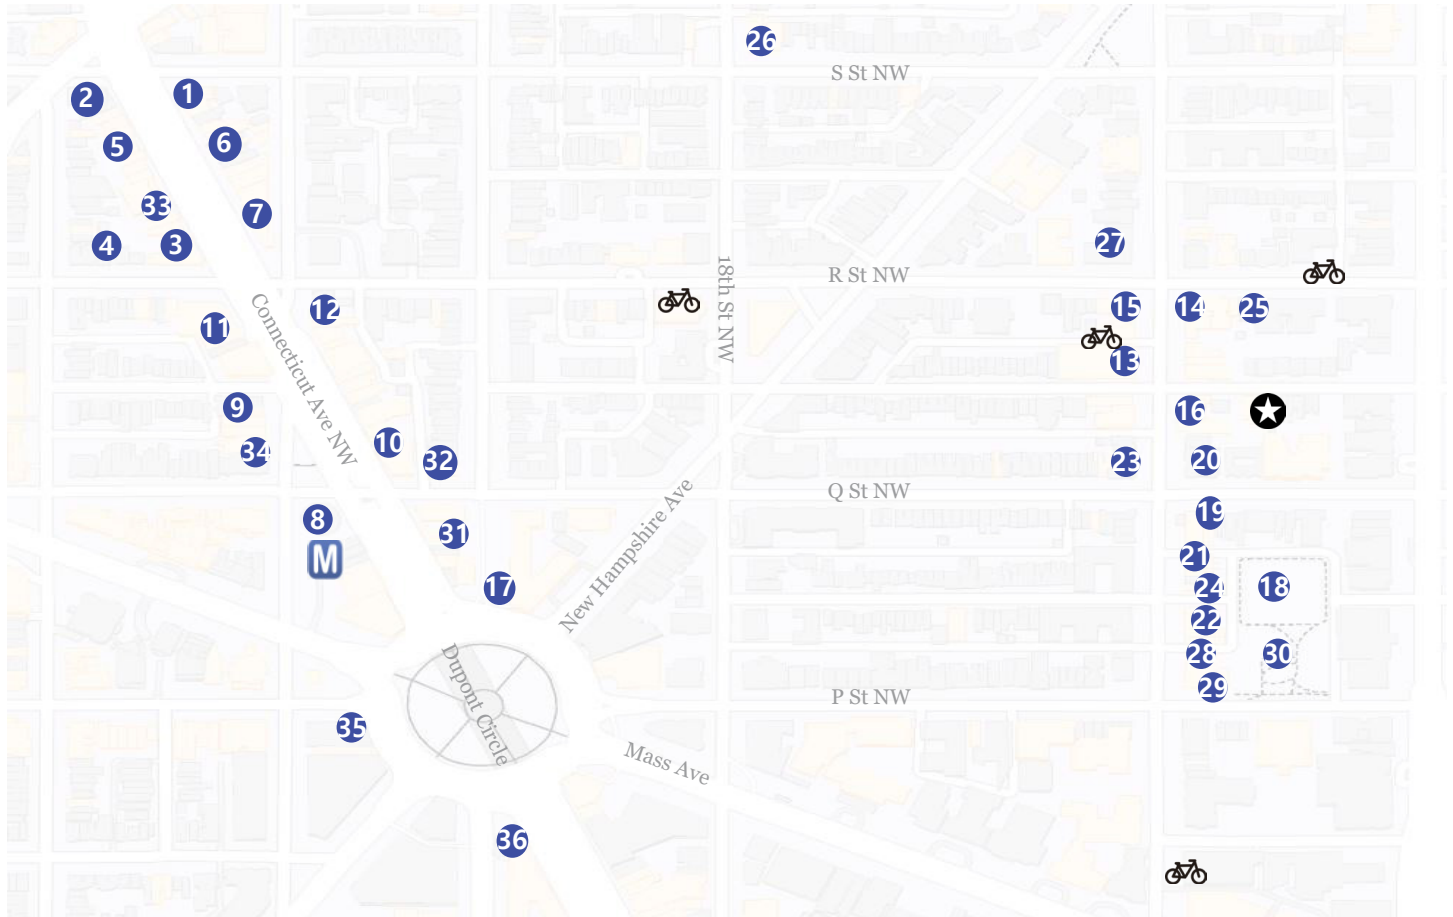

1620 Corcoran St NW, #F

Desirable Dupont Circle location! Access to Community Amenities, Great Dining, Shopping, & Parks!
Walk Score & Bike Score- 98

- | | | |
|----------------------------|----------------------------------|------------------------------------|
| 1 Board Room | 15 The Commodore DC | 27 7-Eleven |
| 2 Bistrot Du Coin | 16 Annie's Paramount Steak House | 28 Happy Gyro |
| 3 Dolcetta Gelato & Coffee | 17 Dupont Underground | 29 Sushi Taro |
| 4 Teatism | 18 Stead Park | 30 Stead Park Basketball Court |
| 5 Alero Restaurant | 19 Hank's Oyster Bar | 31 Kramers |
| 6 Spa Logic | 20 Java House | 32 Firehook Bakery |
| 7 La Tomate | 21 Agora DC | 33 Thai Chef Street Food |
| 8 Dupont Circle Metro | 22 Duke's Grocery | 34 Freshfarm Dupont Circle Market- |
| 9 Mission Dupont Circle | 23 Floriana | 35 MADabolic Dupont |
| 10 Foxtrot | 24 Astoria DC | 36 Barry's Dupont Circle |
| 11 Sette Osteria | 25 Mikko Nordic Fine Food | |
| 12 MI CASA | 26 Anju | |
| 13 Safeway | | |